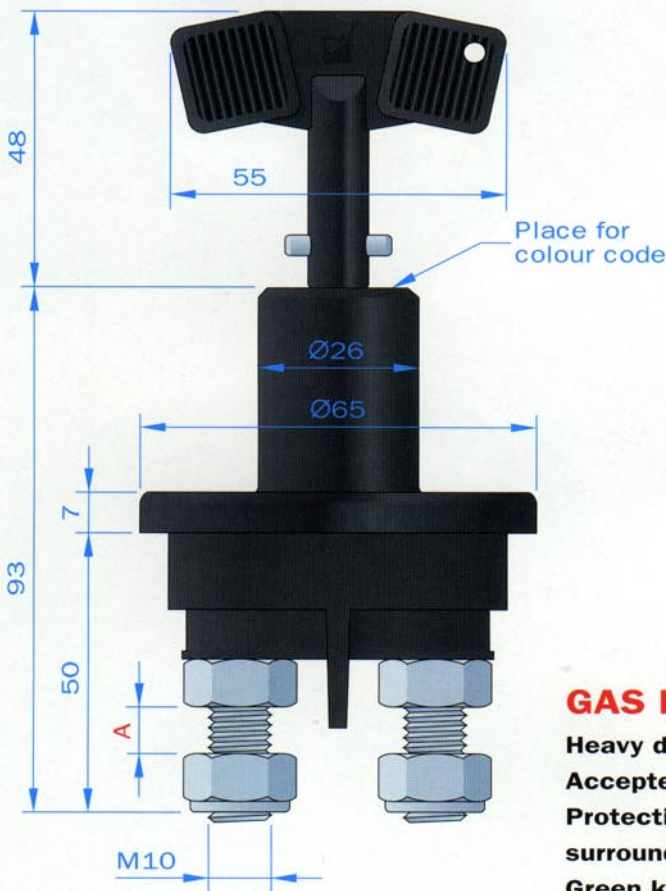

MAIN BATTERY SWITCH FOR ACCUMULATOR UP TO 24 V HUVUDSTRÖMBRYTARE FÖR ACKUMULATOR UPP TILL 24 V

Breaking capacity 250 A / 24 V
Short-time current 1000 A DC/5s
Thermo electric current 250 A DC
Isolation voltage 1000 V DC

Removable key.
Housing: Flame-proof PA plastic.
Contact bridge and pole screws –
DIN 1787 CU = 99,9% – Tinplated.
Lock nuts: Stainless steel.

Brytförmåga
Korttidsström
Termisk ström
Isolationsspänning

Löstagbar nyckel.
Brytarhus: Flamsäker PA-plast.
Kontaktbrygga och polbultar –
DIN 1787 CU = 99,9% – Förtennad
Låsmuttrar: Rostfritt stål

GAS PROOF MODEL
Heavy duty switch
Accepted acc. to ISO 8846
Protection against ignition of
surrounding flammable gases.
Green key

GASTÄT
Kraftig brytare
Godkänd enl. ISO 8846
Skydd mot antändning av
omgivande brännbara gaser.
Grön nyckel

Item no / Art nr 460234 A -10 mm
460235 A -3 mm

STANDARD MODEL

Heavy duty switch
Black key

Kraftig brytare
Svart nyckel

Item no / Art nr 460232 A -10 mm
460233 A -3 mm

ACCESSORIES/SPARE PARTS

			ART No
●	Colour code Red	20 pcs	421445
●	Colour code Green	20 pcs	421446
●	Colour code Blue	20 pcs	421448
●	Colour code Orange	20 pcs	421449
●	Key Black	1 pc	460310
●	Key Green	1 pc	460311

TILLBEHÖR/RESERVDLAR

●	Färgkod Röd	20 st	
●	Färgkod Grön	20 st	
●	Färgkod Blå	20 st	
●	Färgkod Orange	20 st	
●	Nyckel Svart	1 st	
●	Nyckel Grön	1 st	

GB

USA

S