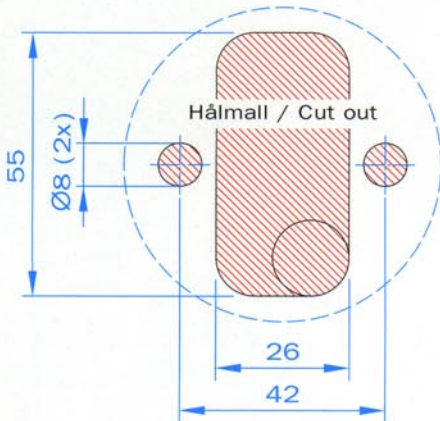

MAIN BATTERY SWITCH FOR ACCUMULATOR UP TO 24 V HUVUDSTRÖMBRYTARE FÖR ACKUMULATOR UPP TILL 24 V

Breaking capacity 250 A / 24 V
Short-time current 1000 A DC/5s
Thermo electric current 250 A DC
Isolation voltage 1000 V DC

Removable key.
Housing: Flame-proof PA plastic.
Contact bridge and pole screws –
DIN 1787 CU = 99,9% – Tinplated.
Lock nuts: Stainless steel.

Brytförmåga
Korttidsström
Termisk ström
Isolationsspänning

Löstagbar nyckel.
Brytarhus: Flamsäker PA-plast.
Kontaktbrygga och polbultar –
DIN 1787 CU = 99,9% – Förtennad
Låsmuttrar: Rostfritt stål

GAS PROOF MODEL
Heavy duty switch
Accepted acc. to ISO 8846
Protection against ignition of
surrounding flammable gases.
Green key

GASTÄT
Kraftig brytare
Godkänd enl. ISO 8846
Skydd mot antändning av
omgivande brännbara gaser.
Grön nyckel

Item no / Art nr 460234 A -10 mm
460235 A -3 mm

STANDARD MODEL

Heavy duty switch
Black key

Kraftig brytare
Svart nyckel

Item no / Art nr 460232 A -10 mm
460233 A -3 mm

ACCESSORIES/SPARE PARTS

			ART No
●	Colour code Red	20 pcs	421445
●	Colour code Green	20 pcs	421446
●	Colour code Blue	20 pcs	421448
●	Colour code Orange	20 pcs	421449
●	Key Black	1 pc	460310
●	Key Green	1 pc	460311

TILLBEHÖR/RESERVDLAR

●	Färgkod Röd	20 st	
●	Färgkod Grön	20 st	
●	Färgkod Blå	20 st	
●	Färgkod Orange	20 st	
●	Nyckel Svart	1 st	
●	Nyckel Grön	1 st	

GB

USA

S