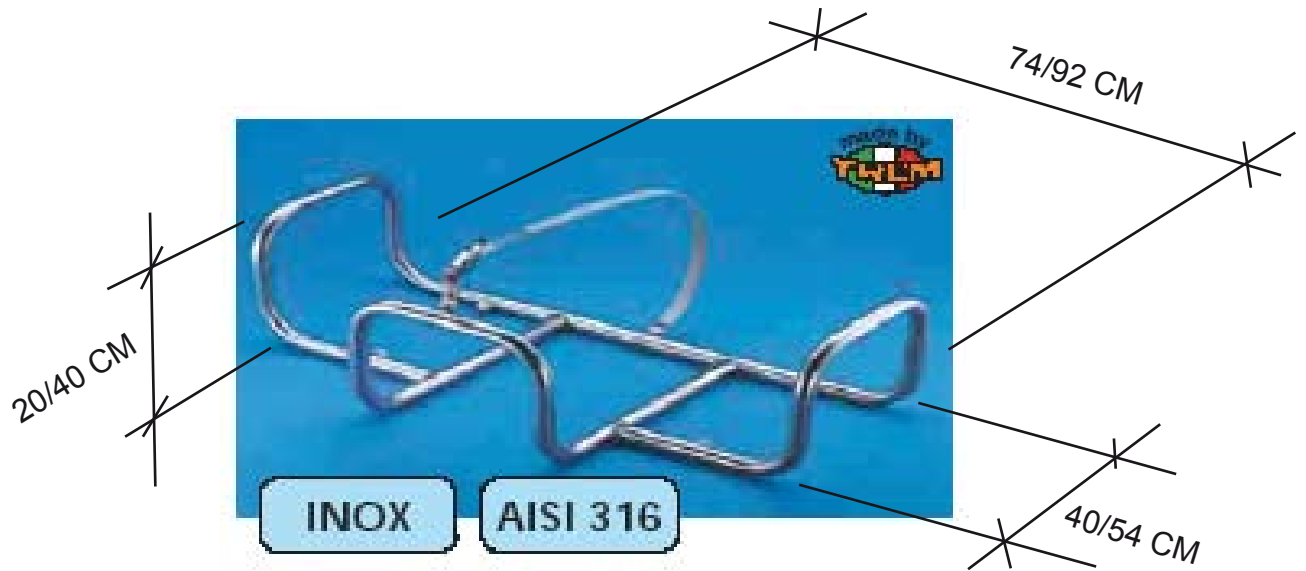

ART. S4700075
LIFERAFT FRAME
HORIZONTAL MODEL
STAINLESS STEEL AISI 316
ADJUSTABLE

SVIB